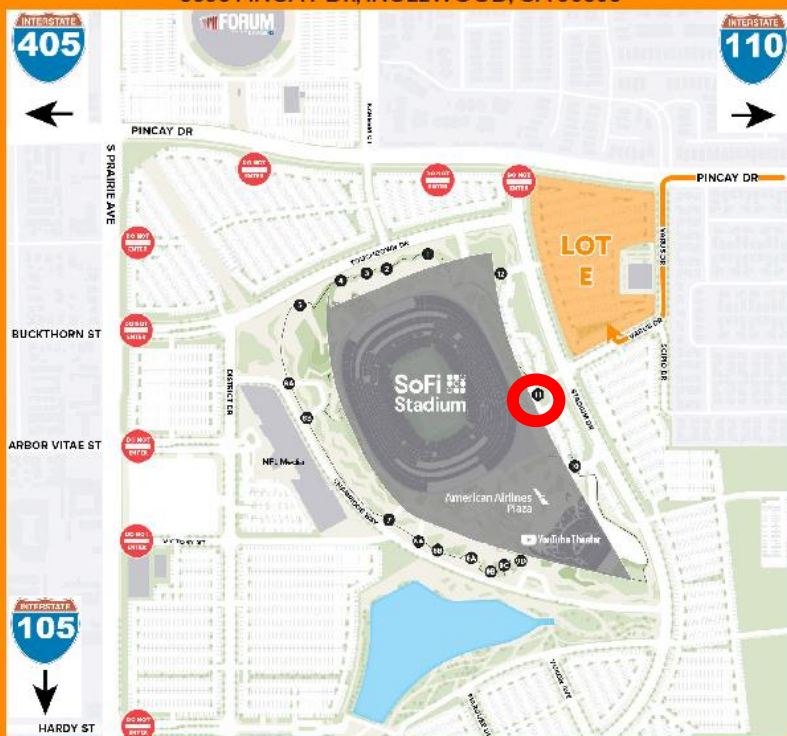

KNOW BEFORE YOU GO*

SoFi Stadium | PRIVATE EVENTS

9.21.24 All White End of Summer Event

Welcome to SoFi Stadium!

Please use this as your pass for access into the stadium by showing it to our Parking & Security teams. The information below will help guide you to your event's location.

9.21.24 All White End of Summer Event

ENTRY POINT ADDRESS:
3598 PINCAY DR, INGLEWOOD, CA 90305

This Parking Pass Licenses the holder to park one vehicle in the designated parking zone/lot. Management is not responsible for and assumes no liability arising from fire, theft, damage to, or loss of the vehicle or any article left there in. Only a license of space is granted hereby and no bailment is created. Acceptance of this parking pass constitutes acknowledgment by holder that they have read and agree to the provisions of the foregoing contract.

FOR NAVIGATIONAL ASSISTANCE PLEASE CLICK THE HYPERLINK BELOW.

[WAZE](#)

[GOOGLE](#)

[APPLE](#)

ENTRY POINT:

Guests **must** access the site using the Pincay Dr. & Varus Dr. entrance.

PARKING LOT:

Lot E

STADIUM ENTRY:

Entry 11 (circled on map)

RIDE SHARE:

When requesting rideshare, drop the pin at the "SoFi Stadium Orange Zone".

SECURITY:

All guests must enter through metal detectors and are subject to bag check for access to SoFi Stadium. Purses and small bags permitted. Clear bags are not required.